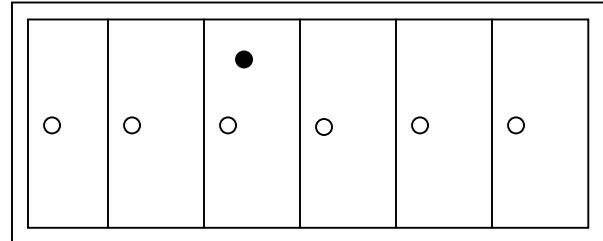

Housing Devices, Inc.

HDI Vertical Mailbox Systems

9040

STANDARD FEATURES:

- Each mailbox consists of 3 to 7 compartments enclosed within a wall box. The wall box and compartments are constructed of heavy gauge galvanized and chromated steel providing both durability and resistance to rust. Access for loading is gained by unlocking a U.S.P.S. control lock and pivoting the compartments forward.

COMPARTMENT SIZE:

- 16.5" high x 5.5" wide x 6" deep

DOORLOCK:

- 5 pin cam with 2 keys.
- (Optional locks available)

FINISH:

- 628 natural anodized alum (standard)
- 688 gold anodized
- 382 medium bronze baked enamel
- BRASS (Polished or Antique)

DOOR IDENTIFICATION:

- Name and number slots in door with cardholder (standard)
- Engraved #'s (BRASS ONLY)

MOUNTING METHODS:

- Recessed in wall - 6-1/2" depth required
- Semi-recess in mounting frame - 4" depth required
- Full surface in mounting frame

LOBBY PANELS:

- Lobby Panels are available, installed in mailbox doors.

SOLID BRASS:

- Polished (shiny)
- Antique (satin)
- Custom door identification

9040-6 (NEW STYLE - USPS Approved)

5770-3 (OLD STYLE)

STANDARD FEATURES: